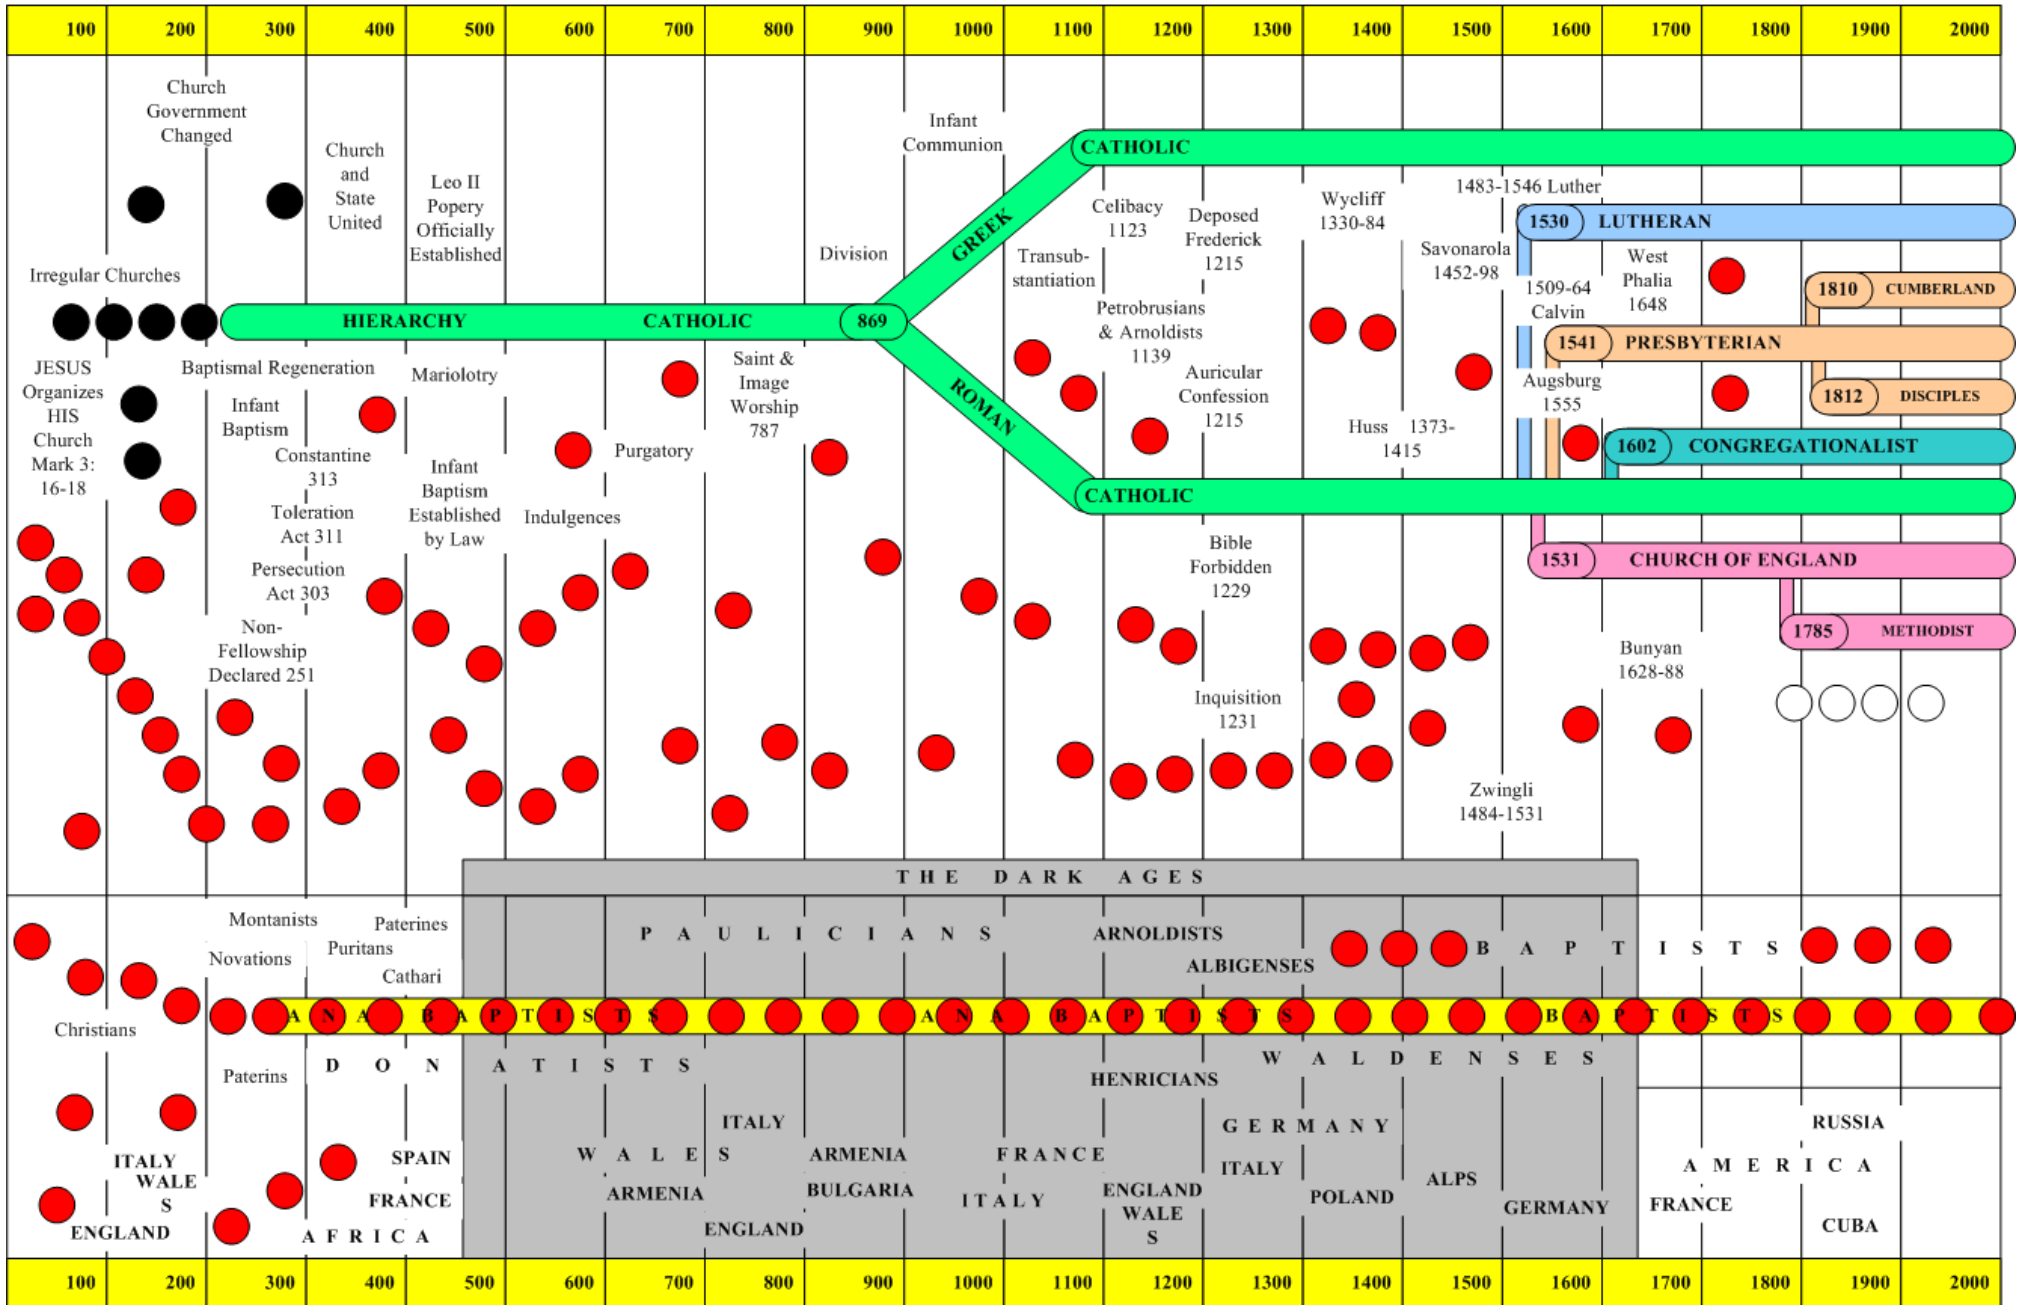

THE HISTORY OF BAPTIST CHURCHES

- From the time of their Founder, the Lord Jesus Christ, to the 20th Century -

Filename: The Trail of Blood
Directory: C:\Documents and Settings\Administrator\My
Documents\Baptist Church
Template: C:\Documents and Settings\Administrator\Application
Data\Microsoft\Templates\Normal.dot
Title:
Subject:
Author: Preferred Customer
Keywords:
Comments:
Creation Date: 29/03/2003 18:38
Change Number: 1
Last Saved On: 29/03/2003 18:40
Last Saved By: Preferred Customer
Total Editing Time: 2 Minutes
Last Printed On: 29/03/2003 18:44
As of Last Complete Printing
Number of Pages: 1
Number of Words: 0 (approx.)
Number of Characters: 1 (approx.)